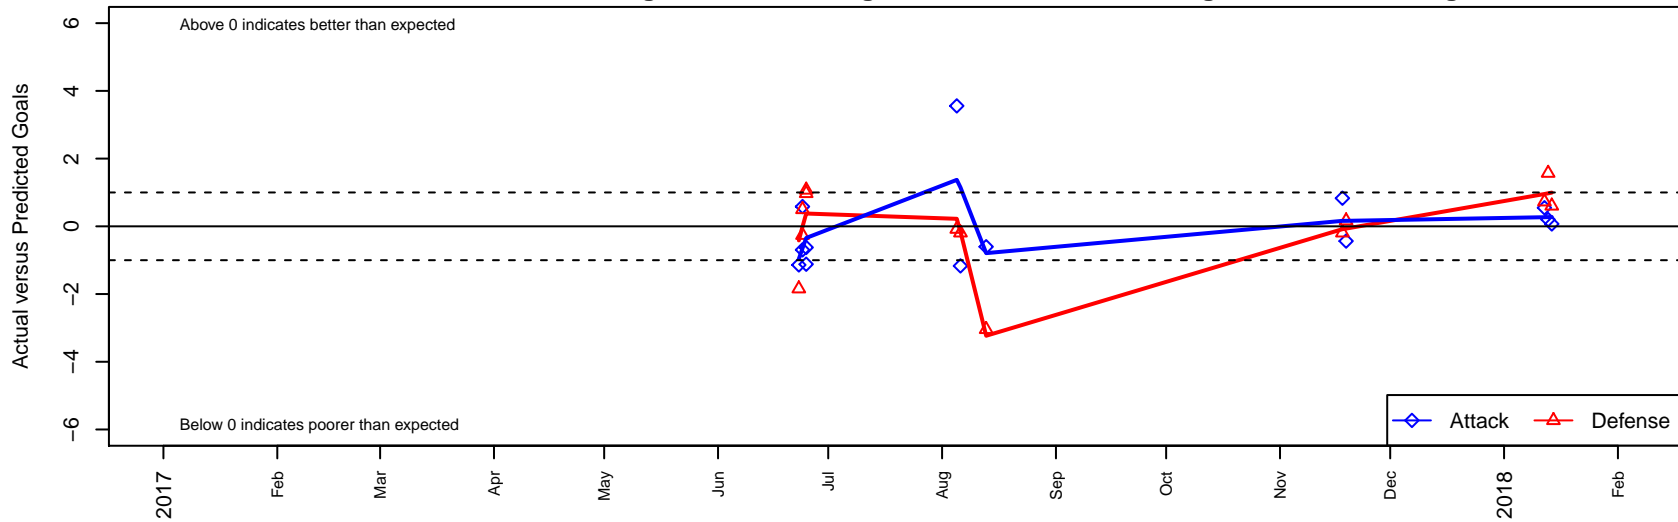

RSA Elite Giove G02

Rainier Soccer Alliance
 Puyallup, WA
 G02 total strength=1303
 attack=8.75 defense=3.75
 fall league = PSPL Classic 1 U16

alt names used:
 RSA Elite 02
 RSA Elite 02 Giove
 RAINIER SOCCER ALLIANCE ELITE 02 – RAI

Venues played:
 2017 Clash At the Border Gold/Silver/Bronze
 2017 PSPL Classic 1 U16
 2017 PacNW Winter Classic 2002 Showcase P

RSA Elite Giove G02
 Dots are actual minus expected GF (blue circles) and GA (red triangles).
 Blue line is smoothed change in attack strength. Red is smoothed change in defense strength.

**attack and defense variance (black dot)
relative to other teams
and top 10 in region**

**attack and defense rating
relative to others at age
and all opponents in last 13 months**

Performance relative to 13 month average