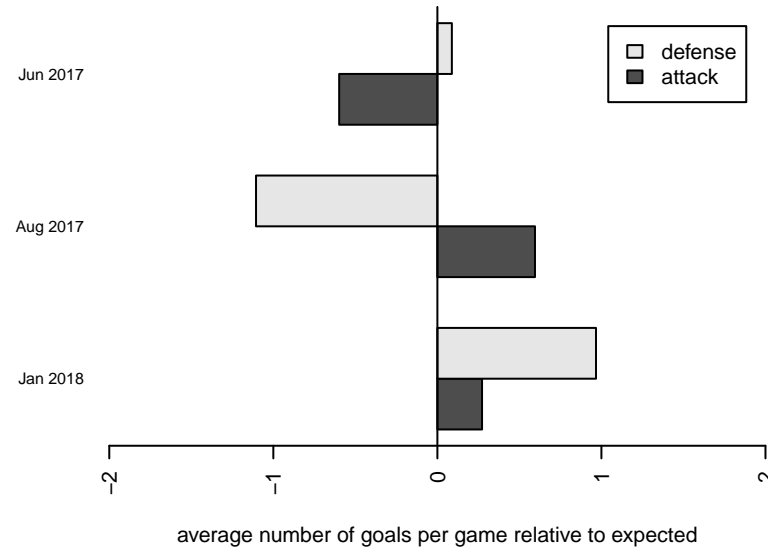

Venues played:
 2017 Clash At the Border Gold/Silver/Bronze
 2017 PSPL Classic 1 U16
 2017 PacNW Winter Classic 2002 Showcase P

RSA Elite Giove G02
 Dots are actual minus expected GF (blue circles) and GA (red triangles).
 Blue line is smoothed change in attack strength. Red is smoothed change in defense strength.

**attack and defense variance (black dot)
relative to other teams
and top 10 in region**

**attack and defense rating
relative to others at age
and all opponents in last 13 months**

Performance relative to 13 month average

Performance relative to 13 month average

date	home		away		venue	pred.home	pred.away
2018-01-14	RSA Elite Giove G02	1	Spokane Sounders B G02	2	2017 PacNW Winter Classic 2002 Showcase	0.93	2.60
2018-01-13	RSA Elite Giove G02	1	Eastside FC Blue G02	1	2017 PacNW Winter Classic 2002 Showcase	0.80	2.57
2018-01-12	TC United Navy G02	4	RSA Elite Giove G02	1	2017 PacNW Winter Classic 2002 Showcase	4.73	0.45
2017-11-19	RSA Elite Giove G02	0	FC Edmonds Black Ice G02	3	2017 PSPL Classic 1 U16	0.44	3.17
2017-11-18	Dragons FC G02	2	RSA Elite Giove G02	2	2017 PSPL Classic 1 U16	1.81	1.17
2017-08-13	Spokane Scotties Klein G02	7	RSA Elite Giove G02	1	2017 PSPL Classic 1 U16	3.96	1.60
2017-08-06	RSA Elite Giove G02	0	Dragons FC G02	2	2017 PSPL Classic 1 U16	1.17	1.81
2017-08-05	RSA Elite Giove G02	6	Silver FC G02	2	2017 PSPL Classic 1 U16	2.44	1.92
2017-06-25	RSA Elite Giove G02	1	Blackhills FC Red G02	0	2017 Clash At the Border Gold/Silver/Bro	1.62	1.07
2017-06-25	RSA Elite Giove G02	0	Washington Timbers White 1 G02	2	2017 Clash At the Border Gold/Silver/Bro	1.12	2.97
2017-06-24	RSA Elite Giove G02	1	Eastside Timbers Black G02	1	2017 Clash At the Border Gold/Silver/Bro	1.69	1.50
2017-06-24	RSA Elite Giove G02	2	Longview RF Athletics G02	3	2017 Clash At the Border Gold/Silver/Bro	1.42	2.74
2017-06-23	Cheney Storm FC G02	7	RSA Elite Giove G02	0	2017 Clash At the Border Gold/Silver/Bro	5.16	1.14