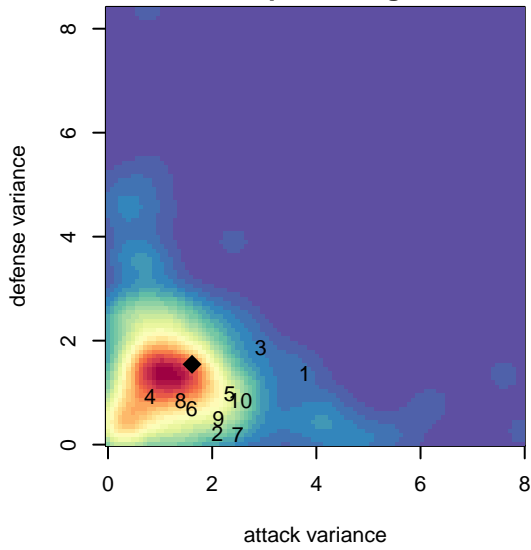

RSA Elite Giove G02

Rainier Soccer Alliance
 Puyallup, WA
 G02 total strength=1303
 attack=8.75 defense=3.75
 fall league = PSPL Classic 1 U16

alt names used:
 RSA Elite 02
 RSA Elite 02 Giove
 RAINIER SOCCER ALLIANCE ELITE 02 – RAI

Venues played:
 2017 Clash At the Border Gold/Silver/Bronze
 2017 PSPL Classic 1 U16
 2017 PacNW Winter Classic 2002 Showcase P

RSA Elite Giove G02
 Dots are actual minus expected GF (blue circles) and GA (red triangles).
 Blue line is smoothed change in attack strength. Red is smoothed change in defense strength.

**attack and defense variance (black dot)
relative to other teams
and top 10 in region**

**attack and defense rating
relative to others at age
and all opponents in last 13 months**

Performance relative to 13 month average