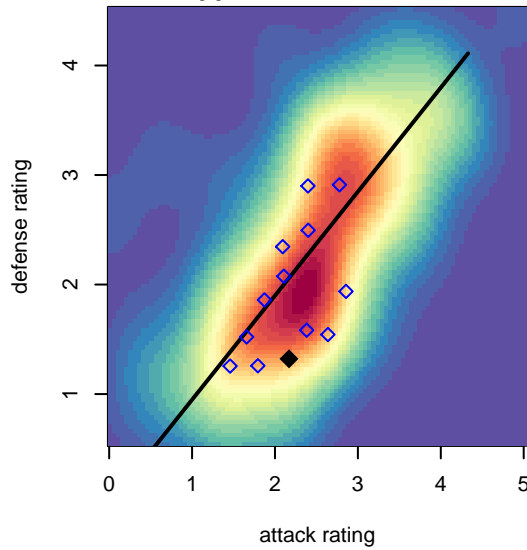

Venues played:
 2017 Clash At the Border Gold/Silver/Bronze
 2017 PSPL Classic 1 U16
 2017 PacNW Winter Classic 2002 Showcase P

RSA Elite Giove G02
 Dots are actual minus expected GF (blue circles) and GA (red triangles).
 Blue line is smoothed change in attack strength. Red is smoothed change in defense strength.

**attack and defense variance (black dot)
relative to other teams
and top 10 in region**

**attack and defense rating
relative to others at age
and all opponents in last 13 months**

Performance relative to 13 month average