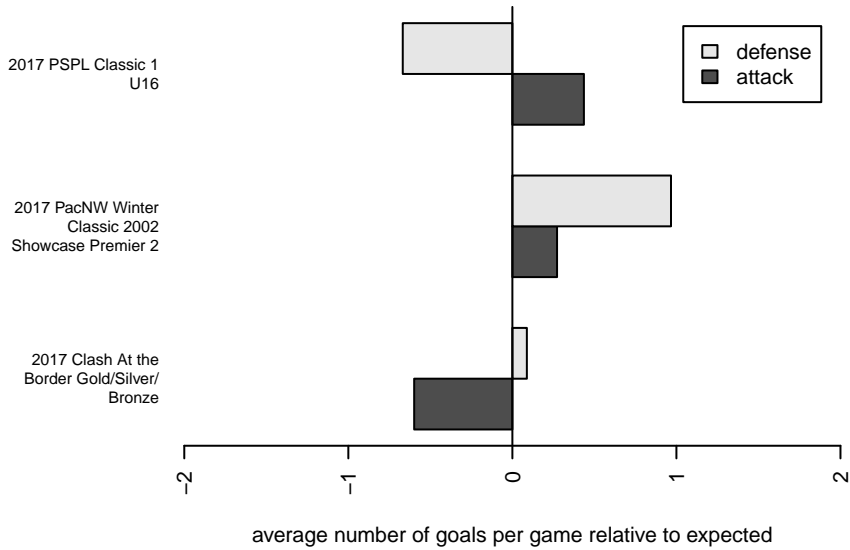

Venues played:
 2017 Clash At the Border Gold/Silver/Bronze
 2017 PSPL Classic 1 U16
 2017 PacNW Winter Classic 2002 Showcase P

RSA Elite Giove G02
 Dots are actual minus expected GF (blue circles) and GA (red triangles).
 Blue line is smoothed change in attack strength. Red is smoothed change in defense strength.

**attack and defense variance (black dot)
relative to other teams
and top 10 in region**

**attack and defense rating
relative to others at age
and all opponents in last 13 months**

Performance relative to 13 month average