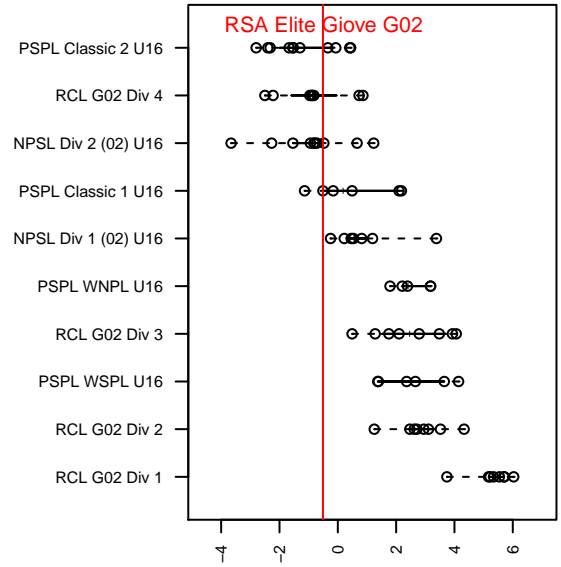

Venues played:
 2017 Clash At the Border Gold/Silver/Bronze
 2017 PSPL Classic 1 U16
 2017 PacNW Winter Classic 2002 Showcase P

RSA Elite Giove G02
 Dots are actual minus expected GF (blue circles) and GA (red triangles).
 Blue line is smoothed change in attack strength. Red is smoothed change in defense strength.

**attack and defense variance (black dot)
relative to other teams
and top 10 in region**

**attack and defense rating
relative to others at age
and all opponents in last 13 months**

Performance relative to 13 month average